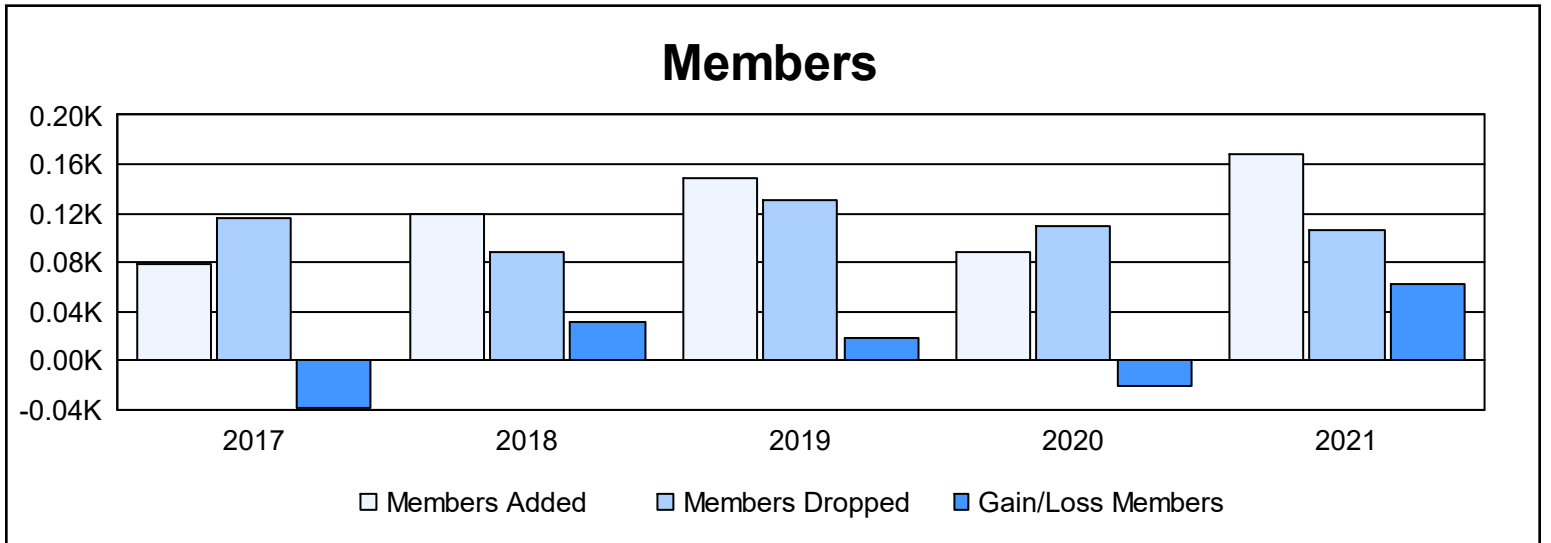

Year	New Clubs	Dropped Clubs	Gain/ Loss Clubs	New Members	Charter Members	Reinstate Members	Transfer Members	Total Member Added	Total Members Dropped	Gain/ Loss Members
2016-2017	0	4	-4	60	2	14	2	78	116	-38
2017-2018	1	2	-1	92	25	3	0	120	88	32
2018-2019	3	1	2	66	73	9	1	149	131	18
2019-2020	1	2	-1	61	21	3	4	89	109	-20
2020-2021	3	0	3	88	63	0	17	168	106	62
<b>Average</b>	<b>2</b>	<b>2</b>	<b>0</b>	<b>73</b>	<b>37</b>	<b>6</b>	<b>5</b>	<b>121</b>	<b>110</b>	<b>11</b>

### Membership Composition June 2021 Cumulative