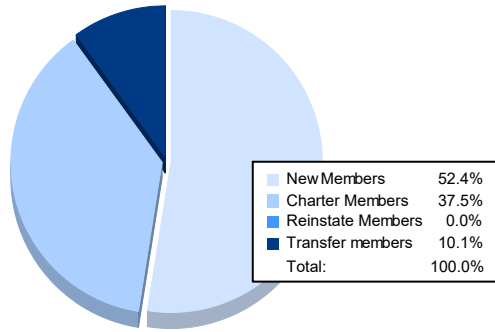

Year	New Clubs	Dropped Clubs	Gain/ Loss Clubs	New Members	Charter Members	Reinstate Members	Transfer Members	Total Member Added	Total Members Dropped	Gain/ Loss Members
2016-2017	0	4	-4	60	2	14	2	78	116	-38
2017-2018	1	2	-1	92	25	3	0	120	88	32
2018-2019	3	1	2	66	73	9	1	149	131	18
2019-2020	1	2	-1	61	21	3	4	89	109	-20
2020-2021	3	0	3	88	63	0	17	168	106	62
<b>Average</b>	<b>2</b>	<b>2</b>	<b>0</b>	<b>73</b>	<b>37</b>	<b>6</b>	<b>5</b>	<b>121</b>	<b>110</b>	<b>11</b>

### Membership Composition June 2021 Cumulative

### Gender Composition June 2021 Cumulative