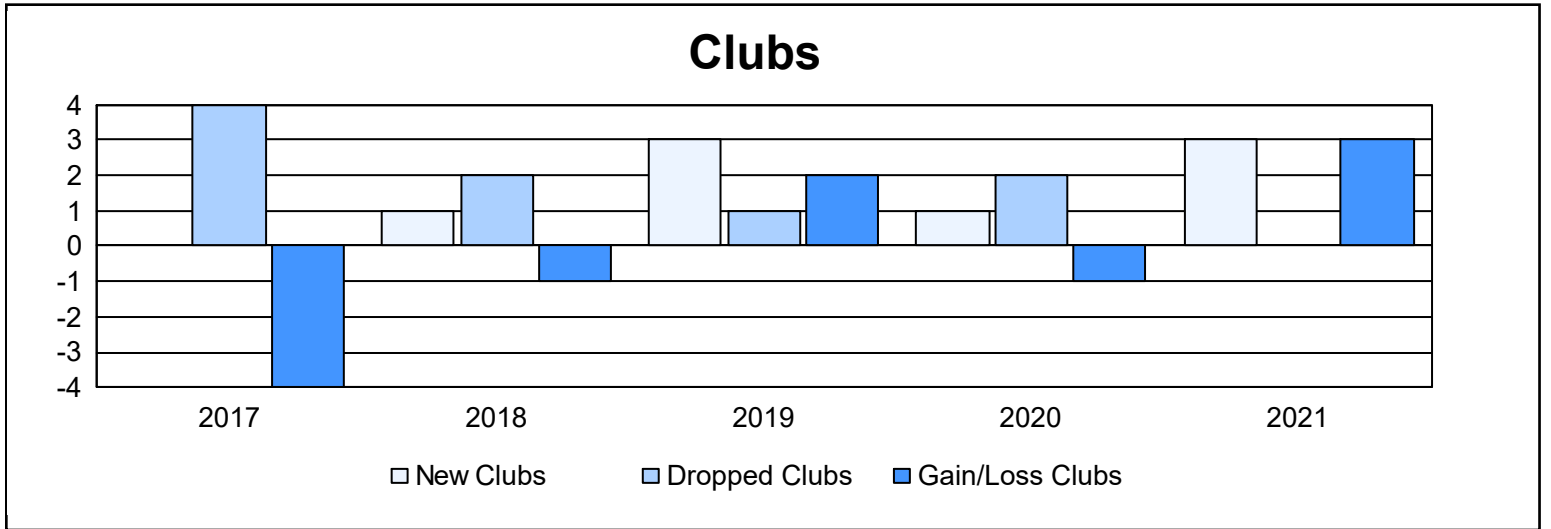

Year	New Clubs	Dropped Clubs	Gain/ Loss Clubs	New Members	Charter Members	Reinstate Members	Transfer Members	Total Member Added	Total Members Dropped	Gain/ Loss Members
2016-2017	0	4	-4	60	2	14	2	78	116	-38
2017-2018	1	2	-1	92	25	3	0	120	88	32
2018-2019	3	1	2	66	73	9	1	149	131	18
2019-2020	1	2	-1	61	21	3	4	89	109	-20
2020-2021	3	0	3	88	63	0	17	168	106	62
<b>Average</b>	<b>2</b>	<b>2</b>	<b>0</b>	<b>73</b>	<b>37</b>	<b>6</b>	<b>5</b>	<b>121</b>	<b>110</b>	<b>11</b>

### Membership Composition June 2021 Cumulative